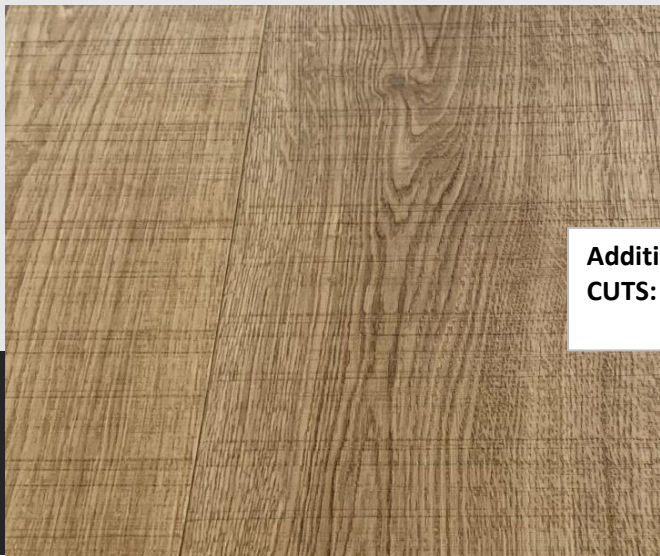

GRACE	Deep Smoked Oak	Deep Brushed	UV oil	Planks	15 (4+11 plywood)	4 side	192	1750-2350	909	43,20
MONACO					15 (4+11 plywood)	4 side	192	1750-2350	909	43,20
URBAN					15 (4+11 plywood)	4 side	192	1750-2350	909	43,20
CHOCO					15 (4+11 plywood)	4 side	192	1750-2350	931	44,20
DECO					15 (4+11 plywood)	4 side	192	1750-2350	931	44,20
DELUXE					15 (4+11 plywood)	4 side	192	1750-2350	931	44,20
OSCAR					15 (4+11 plywood)	4 side	192	1750-2350	931	44,20
POWDER					15 (4+11 plywood)	4 side	192	1750-2350	931	44,20
COCONUT					15 (4+11 plywood)	4 side	192	1750-2350	931	44,20
SPACE	Medium Smoked Oak	Deep Brushed	UV oil	Planks	15 (4+11 plywood)	4 side	192	1750-2350	943	44,70

VINTAGE grading:
Especially selected planks with exceptional character/vintage looking

Additional option CROSS CUTS: